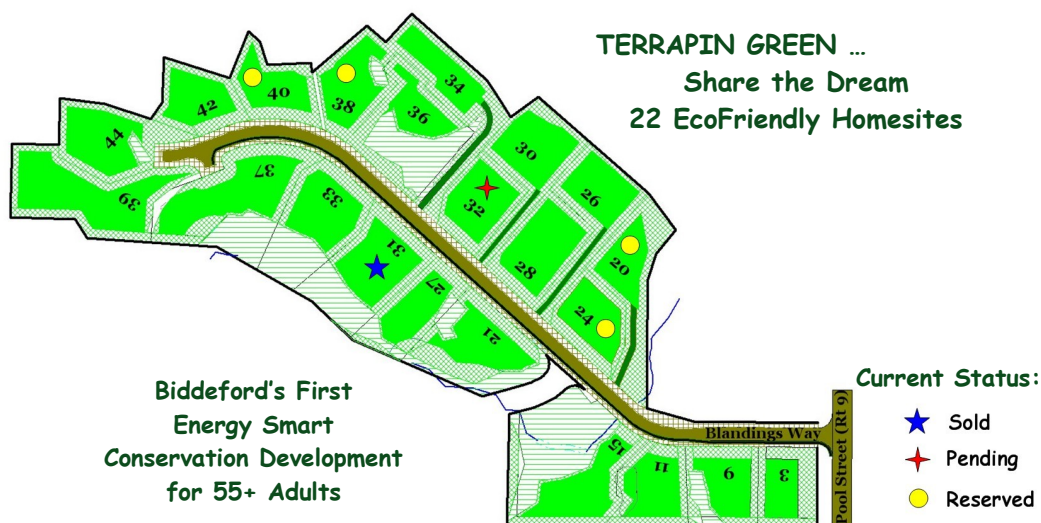

Terrapin Green

BLANDINGS WAY BIDDEFORD MAINE 04005

INTRODUCING ... a new environmentally sensitive concept in sustainable living ...
Let us help you choose your desired site so you can build your new custom energy smart home.

LOT OFFERINGS:

| | |
|------------------|-----------|
| 11 Blandings Way | \$69,000 |
| 27 Blandings Way | \$76,000 |
| 36 Blandings Way | \$70,000* |
| 34 Blandings Way | \$68,000* |
| 28 Blandings Way | \$96,000* |
| 26 Blandings Way | \$94,000* |

32 Blandings Way \$595,000
w/offering of Terrapin Passive

Choice of Architects
and Builders

* Special Pricing Packages
available for double lots

Call any time to arrange a private tour or for more information: